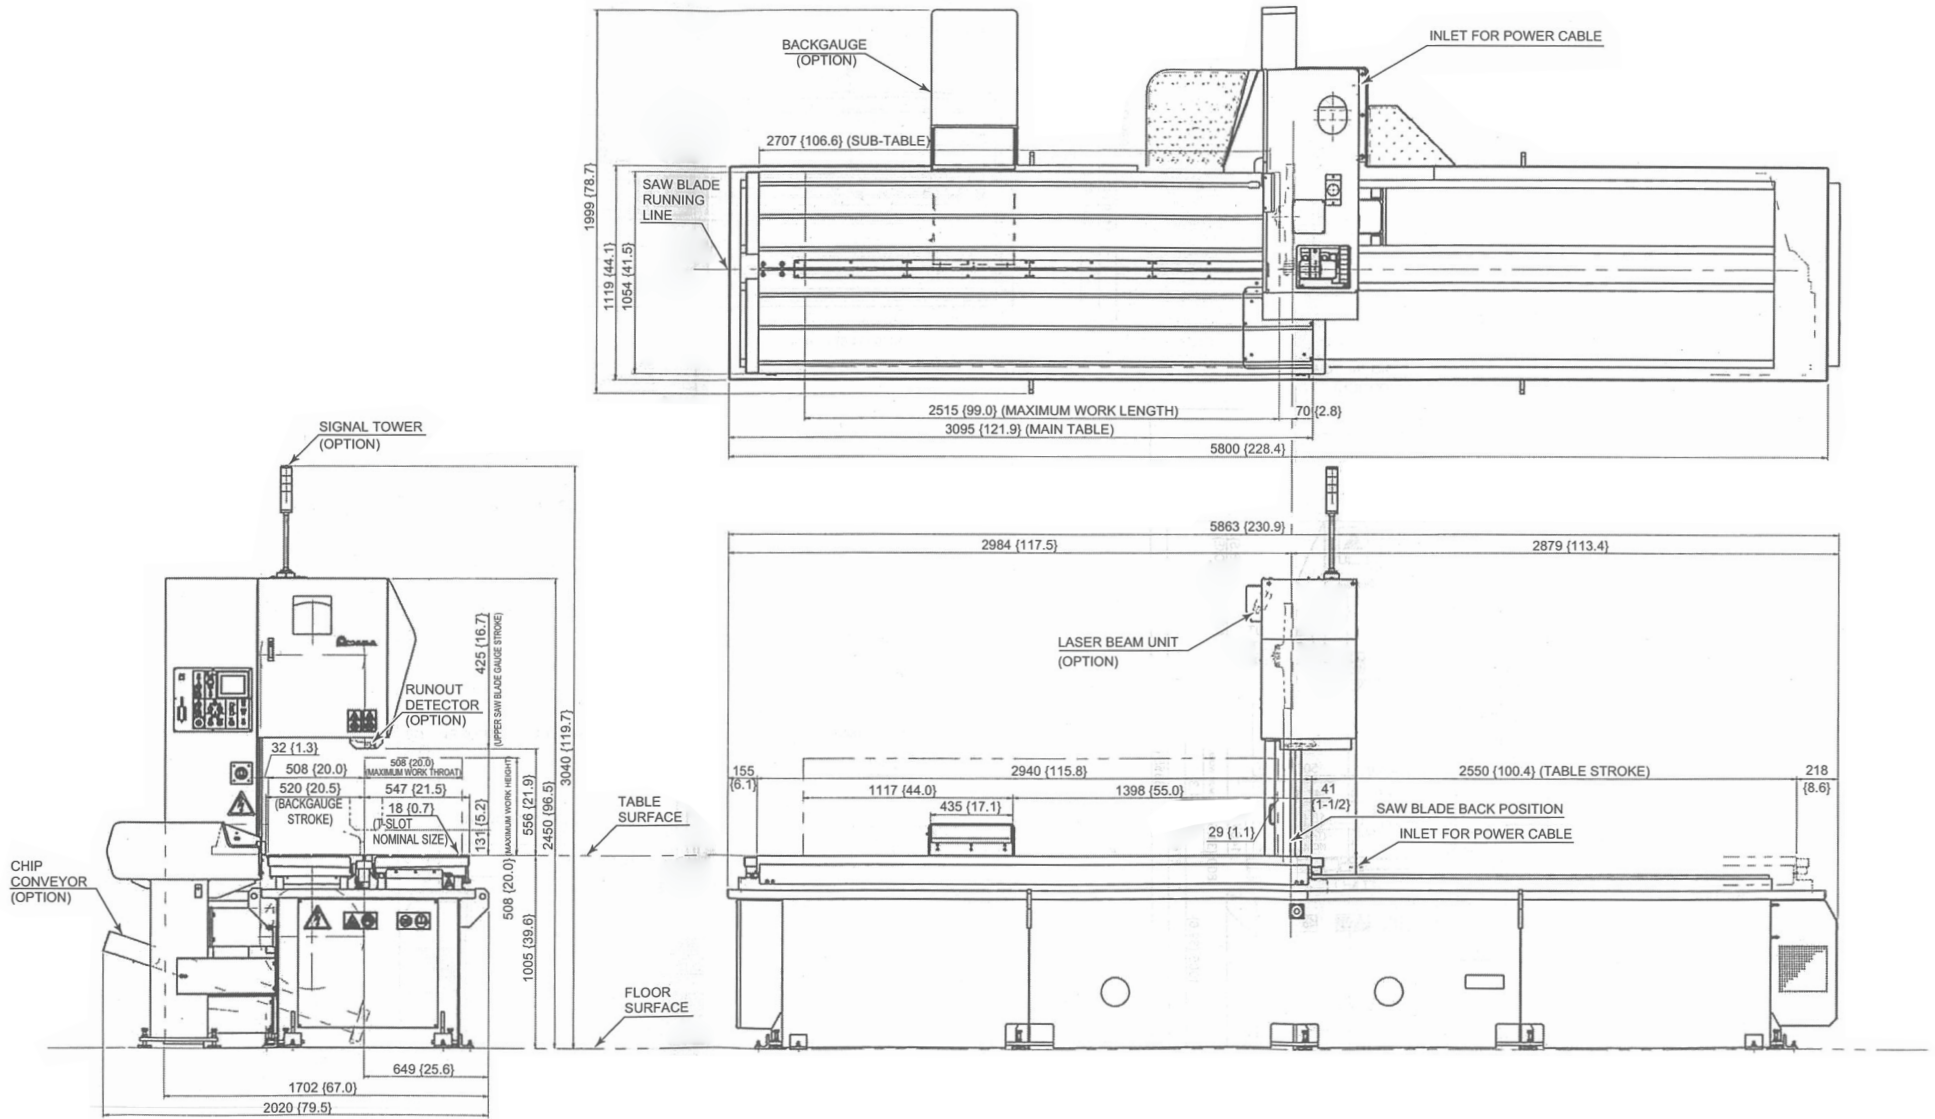

VM2500 (Standard Model)

Unit: mm {in.}

VM2500 (Work Height: 800 mm {31.5 in.}) (Optional Model)